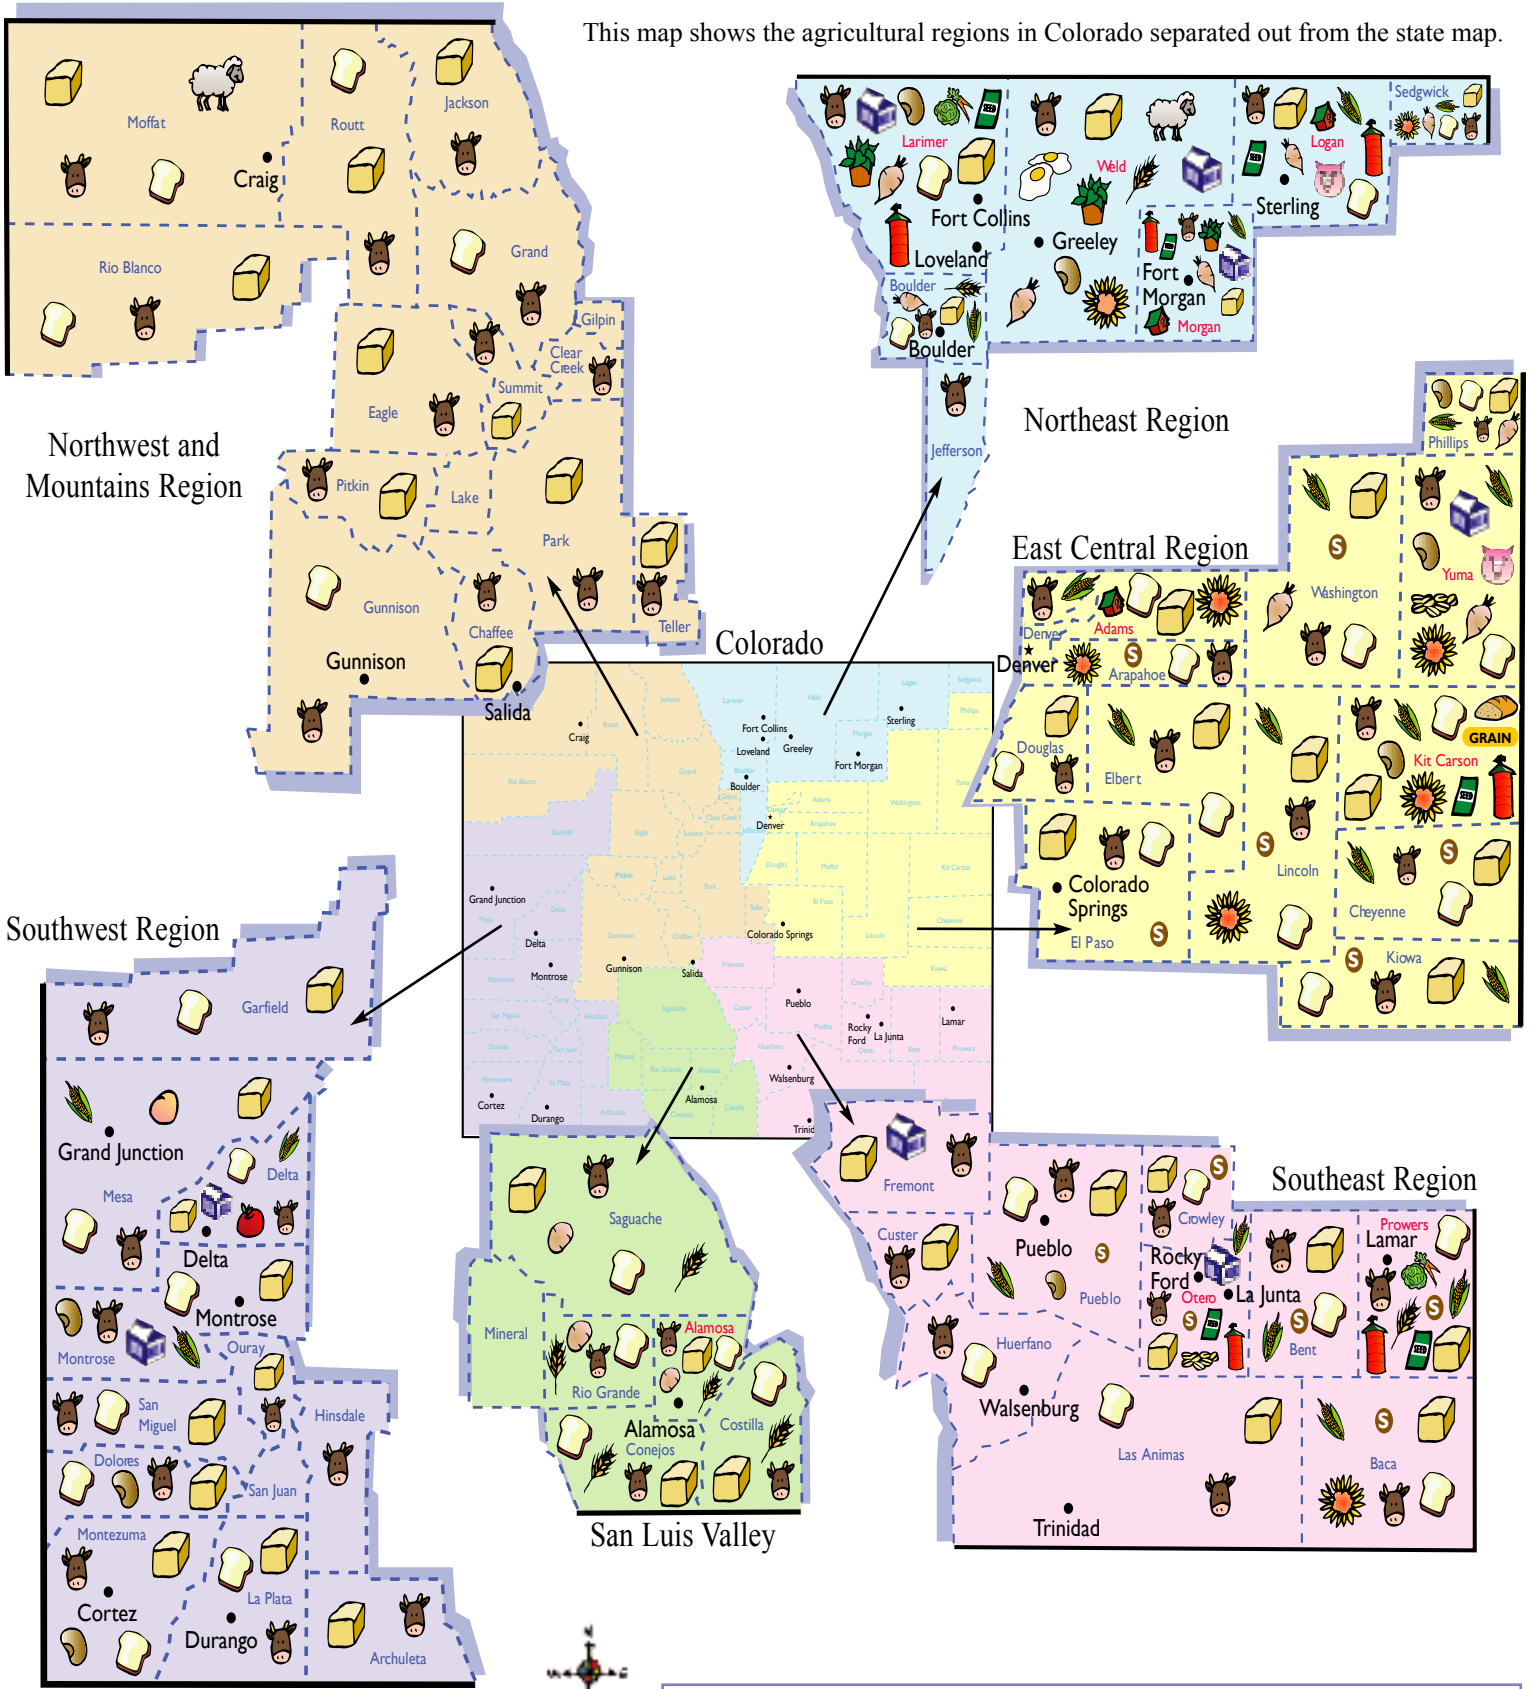

Where our Ag Products are Grown or Raised

This map shows the agricultural regions in Colorado separated out from the state map.

Not every crop or type of livestock is shown on this map. This is a simplified representation for educational purposes.

Map created by the Colorado Foundation for Agriculture, www.growingyourfuture.com.

hay	dairy products	nursery/greenhouse crops	barley	hogs and pigs	all other grain
sheep lambs	dry beans	eggs	sunflowers	sorghum	potatoes
cattle	vegetables	silage	millet	oats	apples
wheat	feed/grass seeds	sugar beets	corn and corn for grain	rye	peaches